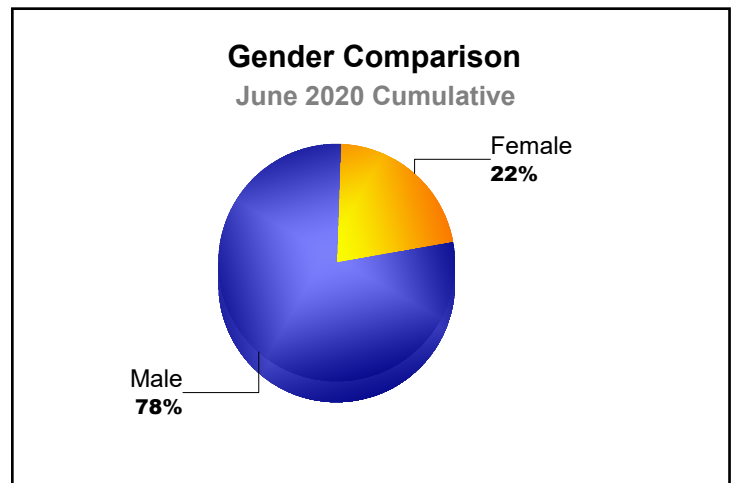

Year	New Clubs	Dropped Clubs	Gain/ Loss Clubs	New Members	Charter Members	Reinstate Members	Transfer Members	Total Member Added	Total Members Dropped	Gain/ Loss Members
2015-2016	0	0	0	5	0	12	0	17	-15	2
2016-2017	0	0	0	6	0	0	0	6	-1	5
2017-2018	0	0	0	10	0	0	0	10	-2	8
2018-2019	0	0	0	1	0	0	0	1	-5	-4
2019-2020	0	0	0	3	0	23	0	26	-26	0
Average	0	0	0	5	0	7	0	12	-10	2