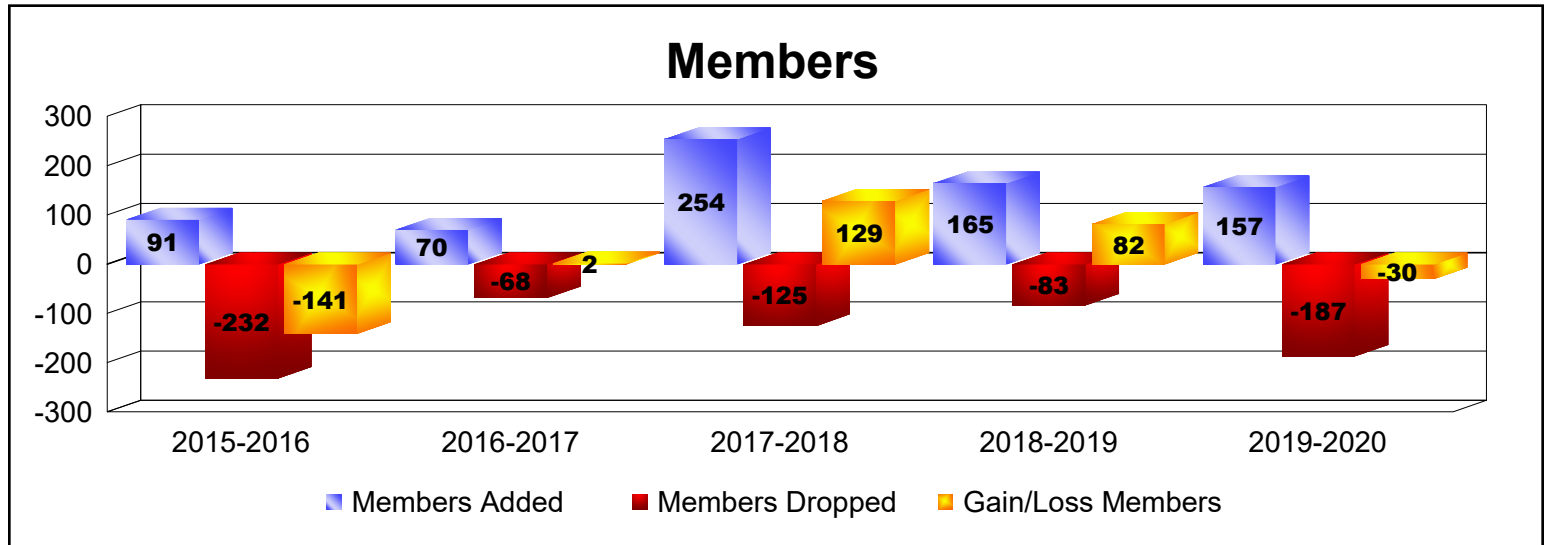

Year	New Clubs	Dropped Clubs	Gain/ Loss Clubs	New Members	Charter Members	Reinstate Members	Transfer Members	Total Member Added	Total Members Dropped	Gain/ Loss Members
2015-2016	1	-4	-3	61	22	4	4	91	-232	-141
2016-2017	0	0	0	60	0	10	0	70	-68	2
2017-2018	3	-1	2	160	85	9	0	254	-125	129
2018-2019	3	0	3	60	88	16	1	165	-83	82
2019-2020	1	0	1	33	76	48	0	157	-187	-30
<b>Average</b>	<b>2</b>	<b>-1</b>	<b>1</b>	<b>75</b>	<b>54</b>	<b>17</b>	<b>1</b>	<b>147</b>	<b>-139</b>	<b>8</b>

Year	New Clubs	Dropped Clubs	Gain/ Loss Clubs	New Members	Charter Members	Reinstate Members	Transfer Members	Total Member Added	Total Members Dropped	Gain/ Loss Members
2015-2016	0	0	0	5	0	12	0	17	-15	2
2016-2017	0	0	0	6	0	0	0	6	-1	5
2017-2018	0	0	0	10	0	0	0	10	-2	8
2018-2019	0	0	0	1	0	0	0	1	-5	-4
2019-2020	0	0	0	3	0	23	0	26	-26	0
<b>Average</b>	<b>0</b>	<b>0</b>	<b>0</b>	<b>5</b>	<b>0</b>	<b>7</b>	<b>0</b>	<b>12</b>	<b>-10</b>	<b>2</b>