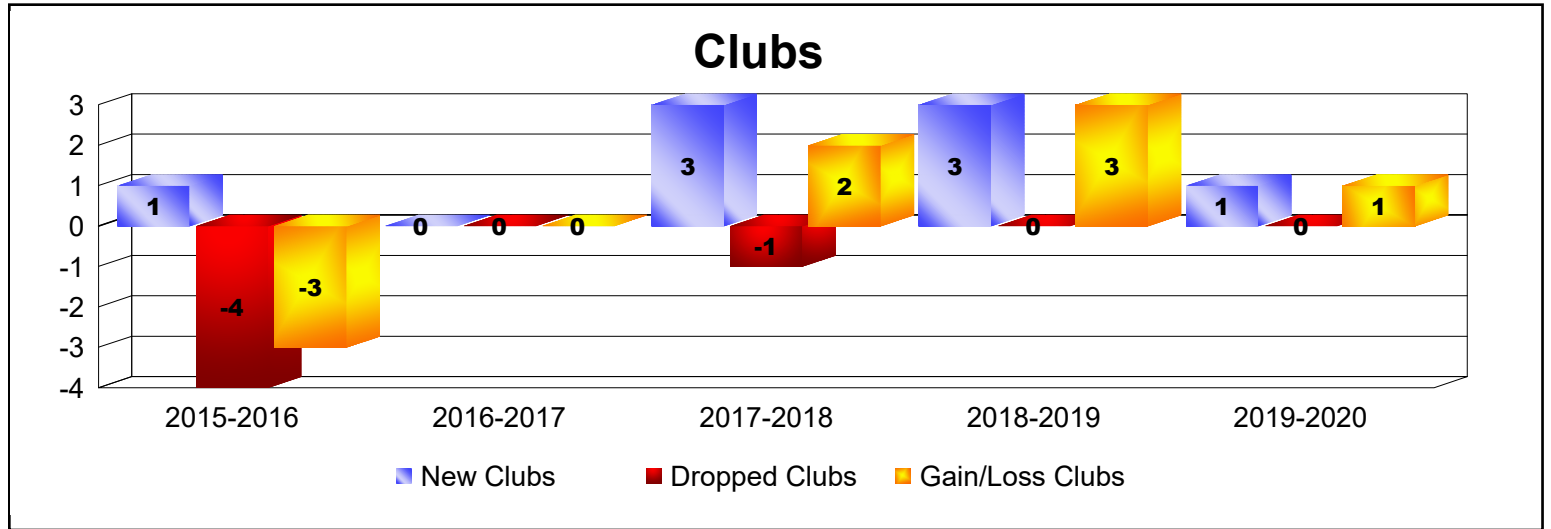

Year	New Clubs	Dropped Clubs	Gain/ Loss Clubs	New Members	Charter Members	Reinstate Members	Transfer Members	Total Member Added	Total Members Dropped	Gain/ Loss Members
2015-2016	1	-4	-3	61	22	4	4	91	-232	-141
2016-2017	0	0	0	60	0	10	0	70	-68	2
2017-2018	3	-1	2	160	85	9	0	254	-125	129
2018-2019	3	0	3	60	88	16	1	165	-83	82
2019-2020	1	0	1	33	76	48	0	157	-187	-30
<b>Average</b>	<b>2</b>	<b>-1</b>	<b>1</b>	<b>75</b>	<b>54</b>	<b>17</b>	<b>1</b>	<b>147</b>	<b>-139</b>	<b>8</b>

Year	New Clubs	Dropped Clubs	Gain/ Loss Clubs	New Members	Charter Members	Reinstate Members	Transfer Members	Total Member Added	Total Members Dropped	Gain/ Loss Members
2015-2016	0	0	0	5	0	12	0	17	-15	2
2016-2017	0	0	0	6	0	0	0	6	-1	5
2017-2018	0	0	0	10	0	0	0	10	-2	8
2018-2019	0	0	0	1	0	0	0	1	-5	-4
2019-2020	0	0	0	3	0	23	0	26	-26	0
<b>Average</b>	<b>0</b>	<b>0</b>	<b>0</b>	<b>5</b>	<b>0</b>	<b>7</b>	<b>0</b>	<b>12</b>	<b>-10</b>	<b>2</b>