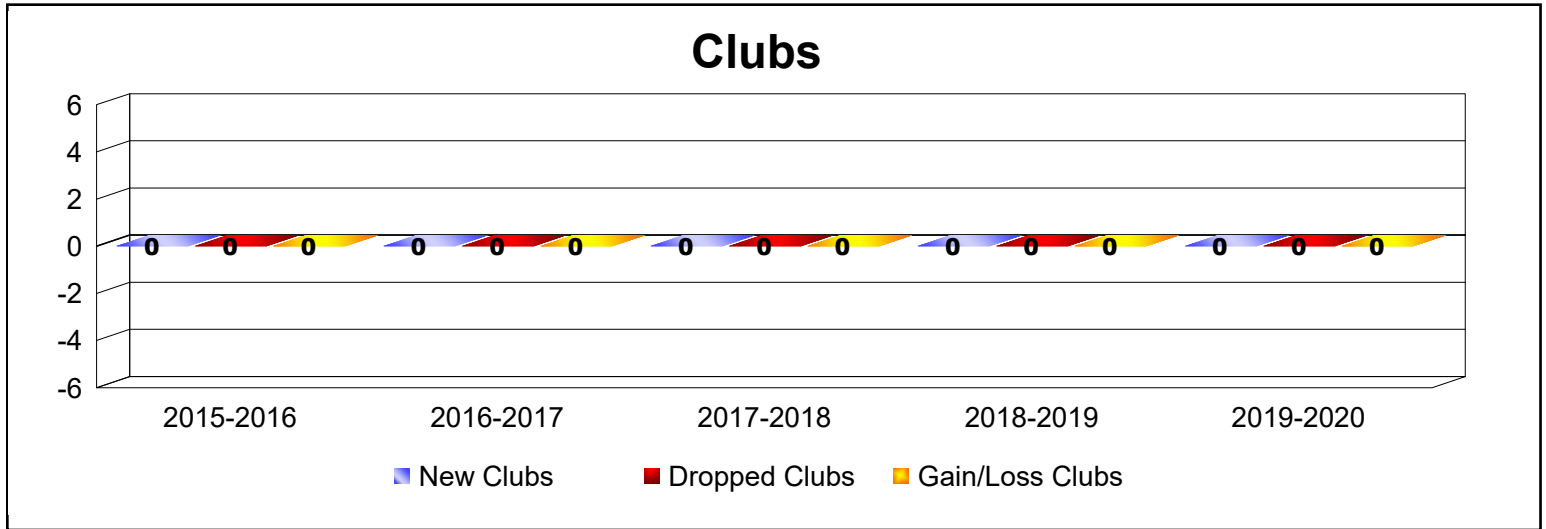

Year	New Clubs	Dropped Clubs	Gain/ Loss Clubs	New Members	Charter Members	Reinstate Members	Transfer Members	Total Member Added	Total Members Dropped	Gain/ Loss Members
2015-2016	1	-4	-3	61	22	4	4	91	-232	-141
2016-2017	0	0	0	60	0	10	0	70	-68	2
2017-2018	3	-1	2	160	85	9	0	254	-125	129
2018-2019	3	0	3	60	88	16	1	165	-83	82
2019-2020	1	0	1	33	76	48	0	157	-187	-30
<b>Average</b>	<b>2</b>	<b>-1</b>	<b>1</b>	<b>75</b>	<b>54</b>	<b>17</b>	<b>1</b>	<b>147</b>	<b>-139</b>	<b>8</b>

Year	New Clubs	Dropped Clubs	Gain/ Loss Clubs	New Members	Charter Members	Reinstate Members	Transfer Members	Total Member Added	Total Members Dropped	Gain/ Loss Members
2015-2016	0	0	0	5	0	12	0	17	-15	2
2016-2017	0	0	0	6	0	0	0	6	-1	5
2017-2018	0	0	0	10	0	0	0	10	-2	8
2018-2019	0	0	0	1	0	0	0	1	-5	-4
2019-2020	0	0	0	3	0	23	0	26	-26	0
<b>Average</b>	<b>0</b>	<b>0</b>	<b>0</b>	<b>5</b>	<b>0</b>	<b>7</b>	<b>0</b>	<b>12</b>	<b>-10</b>	<b>2</b>