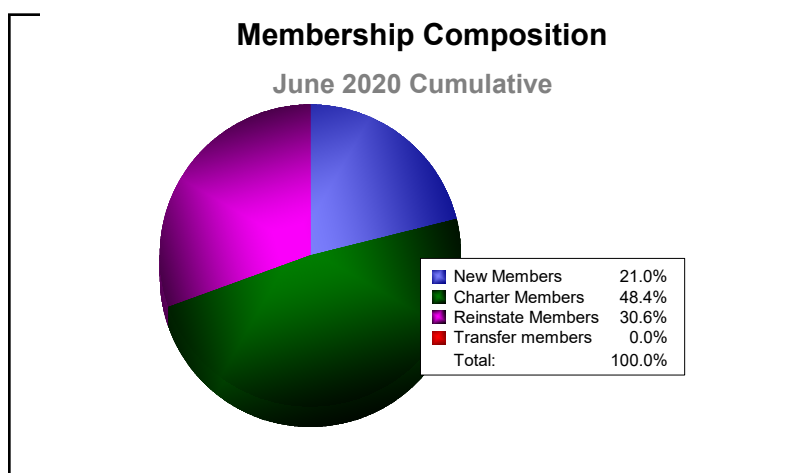

Year	New Clubs	Dropped Clubs	Gain/ Loss Clubs	New Members	Charter Members	Reinstate Members	Transfer Members	Total Member Added	Total Members Dropped	Gain/ Loss Members
2015-2016	1	-4	-3	61	22	4	4	91	-232	-141
2016-2017	0	0	0	60	0	10	0	70	-68	2
2017-2018	3	-1	2	160	85	9	0	254	-125	129
2018-2019	3	0	3	60	88	16	1	165	-83	82
2019-2020	1	0	1	33	76	48	0	157	-187	-30
<b>Average</b>	<b>2</b>	<b>-1</b>	<b>1</b>	<b>75</b>	<b>54</b>	<b>17</b>	<b>1</b>	<b>147</b>	<b>-139</b>	<b>8</b>

Year	New Clubs	Dropped Clubs	Gain/ Loss Clubs	New Members	Charter Members	Reinstate Members	Transfer Members	Total Member Added	Total Members Dropped	Gain/ Loss Members
2015-2016	0	0	0	5	0	12	0	17	-15	2
2016-2017	0	0	0	6	0	0	0	6	-1	5
2017-2018	0	0	0	10	0	0	0	10	-2	8
2018-2019	0	0	0	1	0	0	0	1	-5	-4
2019-2020	0	0	0	3	0	23	0	26	-26	0
<b>Average</b>	<b>0</b>	<b>0</b>	<b>0</b>	<b>5</b>	<b>0</b>	<b>7</b>	<b>0</b>	<b>12</b>	<b>-10</b>	<b>2</b>