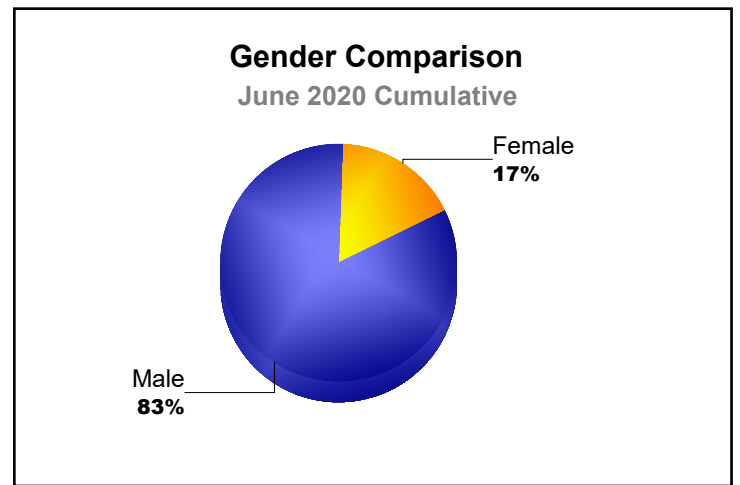

Year	New Clubs	Dropped Clubs	Gain/ Loss Clubs	New Members	Charter Members	Reinstate Members	Transfer Members	Total Member Added	Total Members Dropped	Gain/ Loss Members
2015-2016	1	-4	-3	61	22	4	4	91	-232	-141
2016-2017	0	0	0	60	0	10	0	70	-68	2
2017-2018	3	-1	2	160	85	9	0	254	-125	129
2018-2019	3	0	3	60	88	16	1	165	-83	82
2019-2020	1	0	1	33	76	48	0	157	-187	-30
<b>Average</b>	<b>2</b>	<b>-1</b>	<b>1</b>	<b>75</b>	<b>54</b>	<b>17</b>	<b>1</b>	<b>147</b>	<b>-139</b>	<b>8</b>