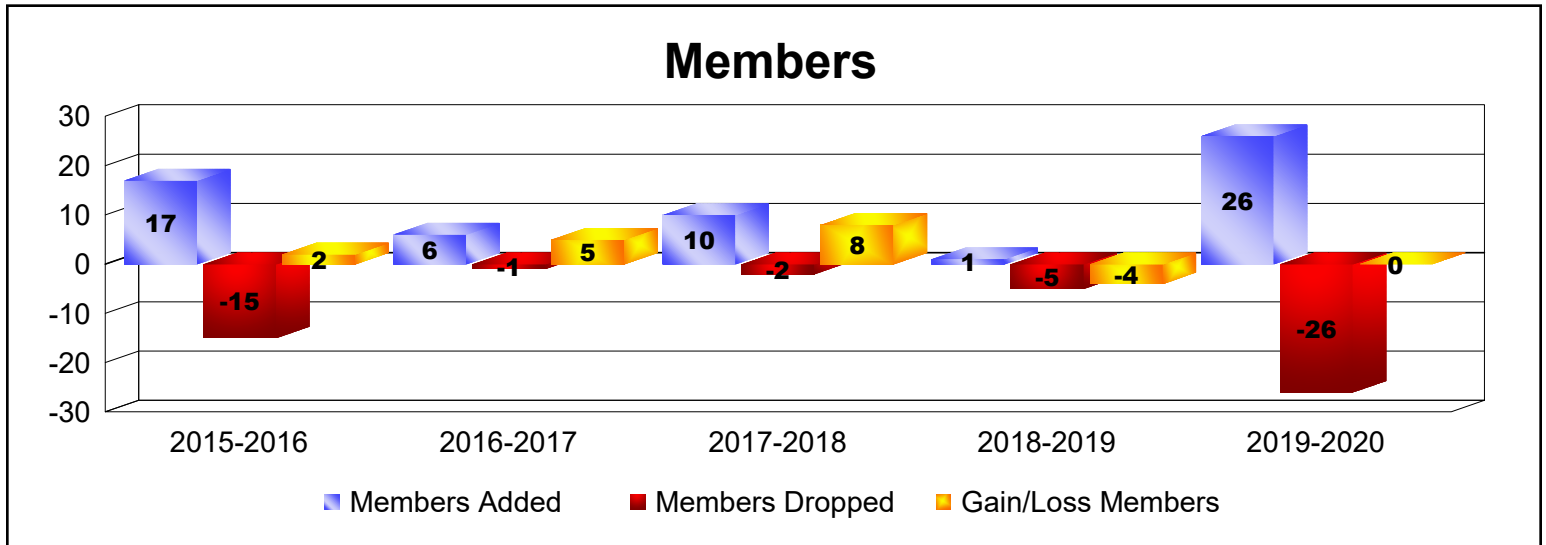

Year	New Clubs	Dropped Clubs	Gain/ Loss Clubs	New Members	Charter Members	Reinstate Members	Transfer Members	Total Member Added	Total Members Dropped	Gain/ Loss Members
2015-2016	1	-4	-3	61	22	4	4	91	-232	-141
2016-2017	0	0	0	60	0	10	0	70	-68	2
2017-2018	3	-1	2	160	85	9	0	254	-125	129
2018-2019	3	0	3	60	88	16	1	165	-83	82
2019-2020	1	0	1	33	76	48	0	157	-187	-30
<b>Average</b>	<b>2</b>	<b>-1</b>	<b>1</b>	<b>75</b>	<b>54</b>	<b>17</b>	<b>1</b>	<b>147</b>	<b>-139</b>	<b>8</b>

Year	New Clubs	Dropped Clubs	Gain/ Loss Clubs	New Members	Charter Members	Reinstate Members	Transfer Members	Total Member Added	Total Members Dropped	Gain/ Loss Members
2015-2016	0	0	0	5	0	12	0	17	-15	2
2016-2017	0	0	0	6	0	0	0	6	-1	5
2017-2018	0	0	0	10	0	0	0	10	-2	8
2018-2019	0	0	0	1	0	0	0	1	-5	-4
2019-2020	0	0	0	3	0	23	0	26	-26	0
<b>Average</b>	<b>0</b>	<b>0</b>	<b>0</b>	<b>5</b>	<b>0</b>	<b>7</b>	<b>0</b>	<b>12</b>	<b>-10</b>	<b>2</b>