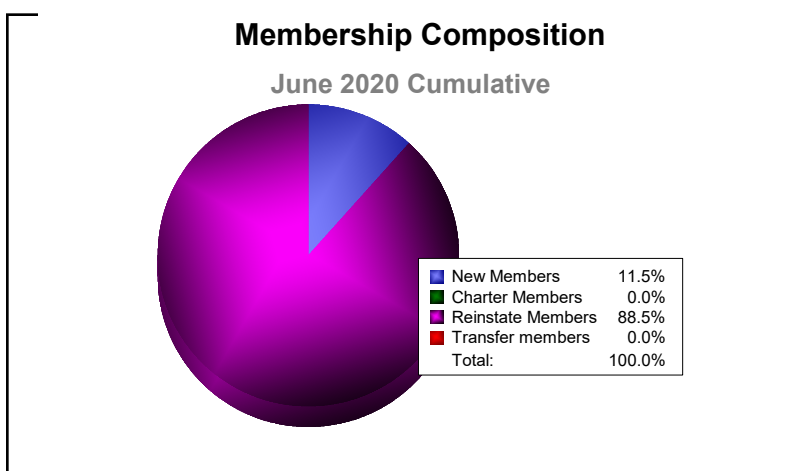

Year	New Clubs	Dropped Clubs	Gain/ Loss Clubs	New Members	Charter Members	Reinstate Members	Transfer Members	Total Member Added	Total Members Dropped	Gain/ Loss Members
2015-2016	1	-4	-3	61	22	4	4	91	-232	-141
2016-2017	0	0	0	60	0	10	0	70	-68	2
2017-2018	3	-1	2	160	85	9	0	254	-125	129
2018-2019	3	0	3	60	88	16	1	165	-83	82
2019-2020	1	0	1	33	76	48	0	157	-187	-30
<b>Average</b>	<b>2</b>	<b>-1</b>	<b>1</b>	<b>75</b>	<b>54</b>	<b>17</b>	<b>1</b>	<b>147</b>	<b>-139</b>	<b>8</b>

Year	New Clubs	Dropped Clubs	Gain/ Loss Clubs	New Members	Charter Members	Reinstate Members	Transfer Members	Total Member Added	Total Members Dropped	Gain/ Loss Members
2015-2016	0	0	0	5	0	12	0	17	-15	2
2016-2017	0	0	0	6	0	0	0	6	-1	5
2017-2018	0	0	0	10	0	0	0	10	-2	8
2018-2019	0	0	0	1	0	0	0	1	-5	-4
2019-2020	0	0	0	3	0	23	0	26	-26	0
<b>Average</b>	<b>0</b>	<b>0</b>	<b>0</b>	<b>5</b>	<b>0</b>	<b>7</b>	<b>0</b>	<b>12</b>	<b>-10</b>	<b>2</b>